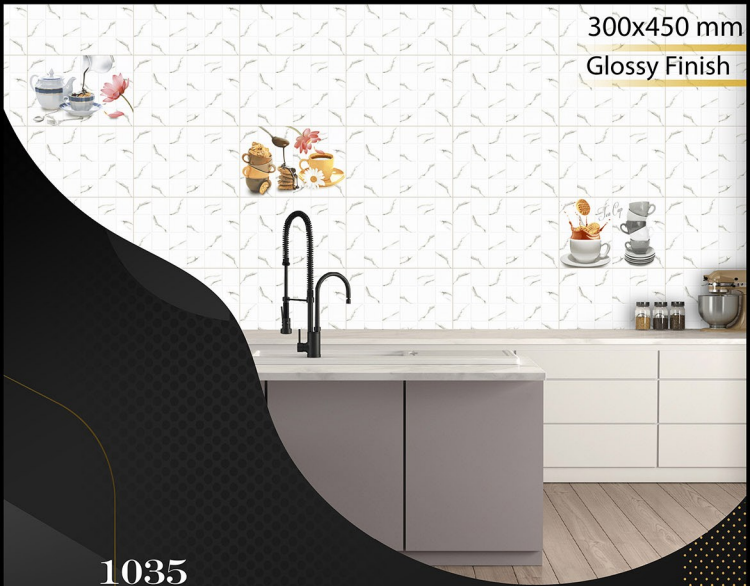

300X450MM
SUPER WHITE

Exclusive Digital Wall Tiles

1020

HL-2

HL-1

LT

300x450 mm

Glossy Finish