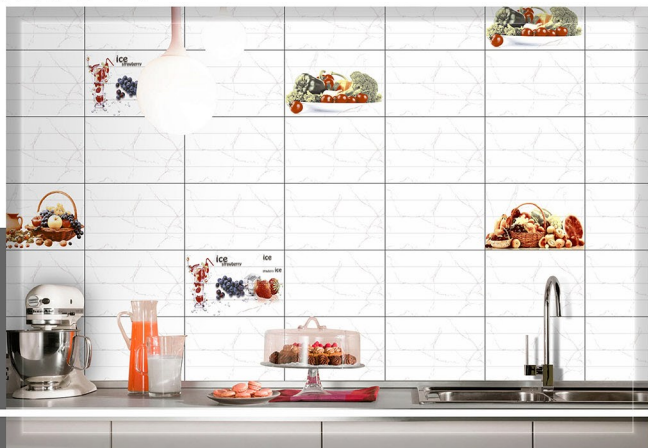

300X450MM
GLOSSY

Exclusive Digital Wall Tiles

SATVARIYO-06