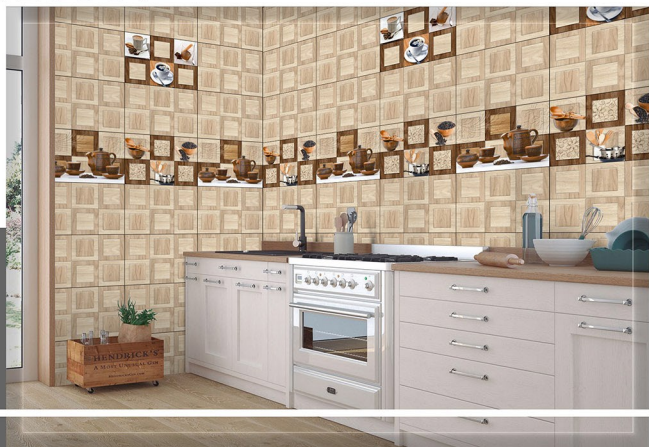

Avanzo

— ceramic —

KITCHEN
SERIES 2

300X450MM
GLOSSY

Exclusive Digital Wall Tiles

BLOOM

LT

DK