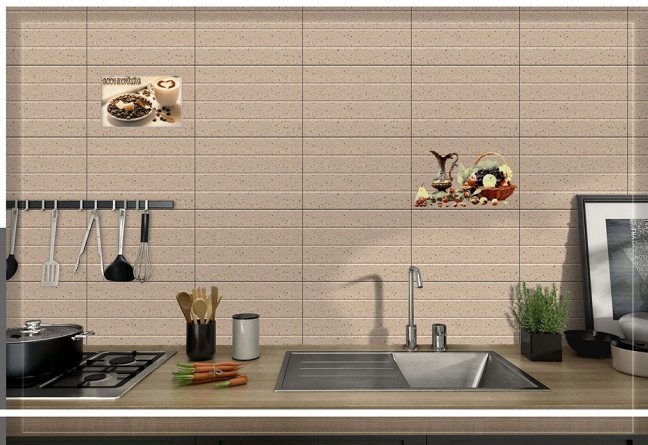

300X450MM
GLOSSY

Exclusive Digital Wall Tiles

CRIPS