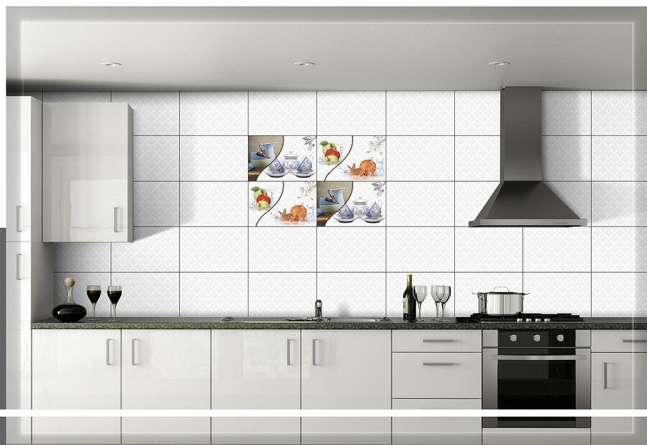

300X450MM
SUPER WHITE

Exclusive Digital Wall Tiles

1048