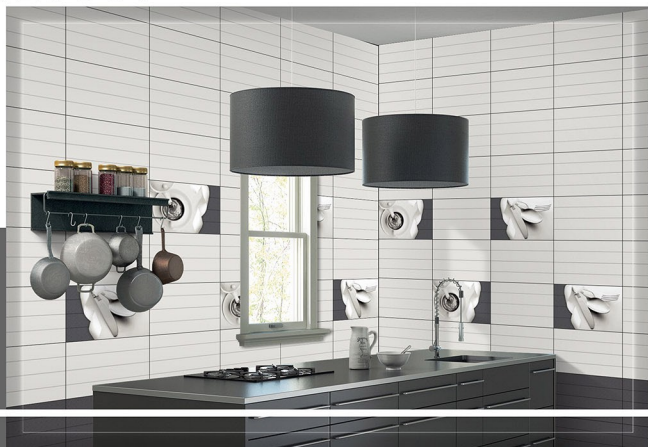

HL-2

HL-1

LT

300X450MM
GLOSSY

Exclusive Digital Wall Tiles

WALNUT

HL-1

HL-2