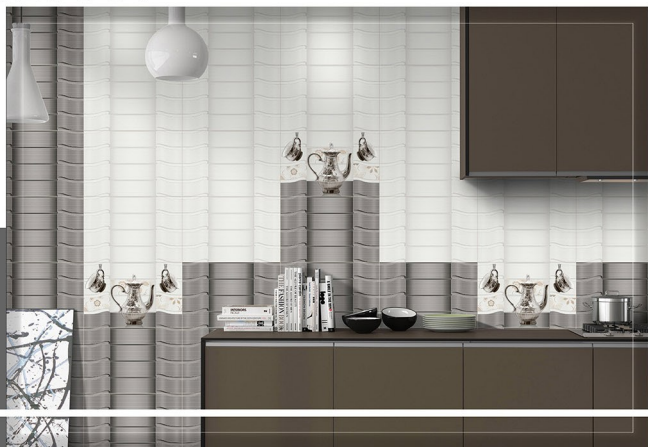

300X450MM
GLOSSY

Exclusive Digital Wall Tiles

1872

LT

HL-1

DK

300X450MM
GLOSSY

Exclusive Digital Wall Tiles