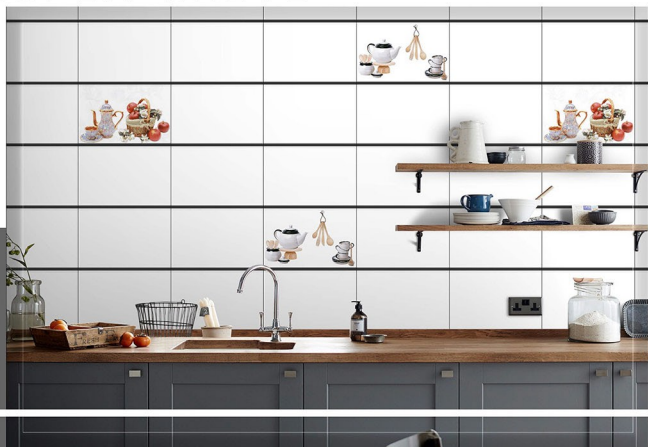

Exclusive Digital Wall Tiles

1062

HL-2

HL-1

LT

300X450MM
SUPER WHITE

Exclusive Digital Wall Tiles

1063